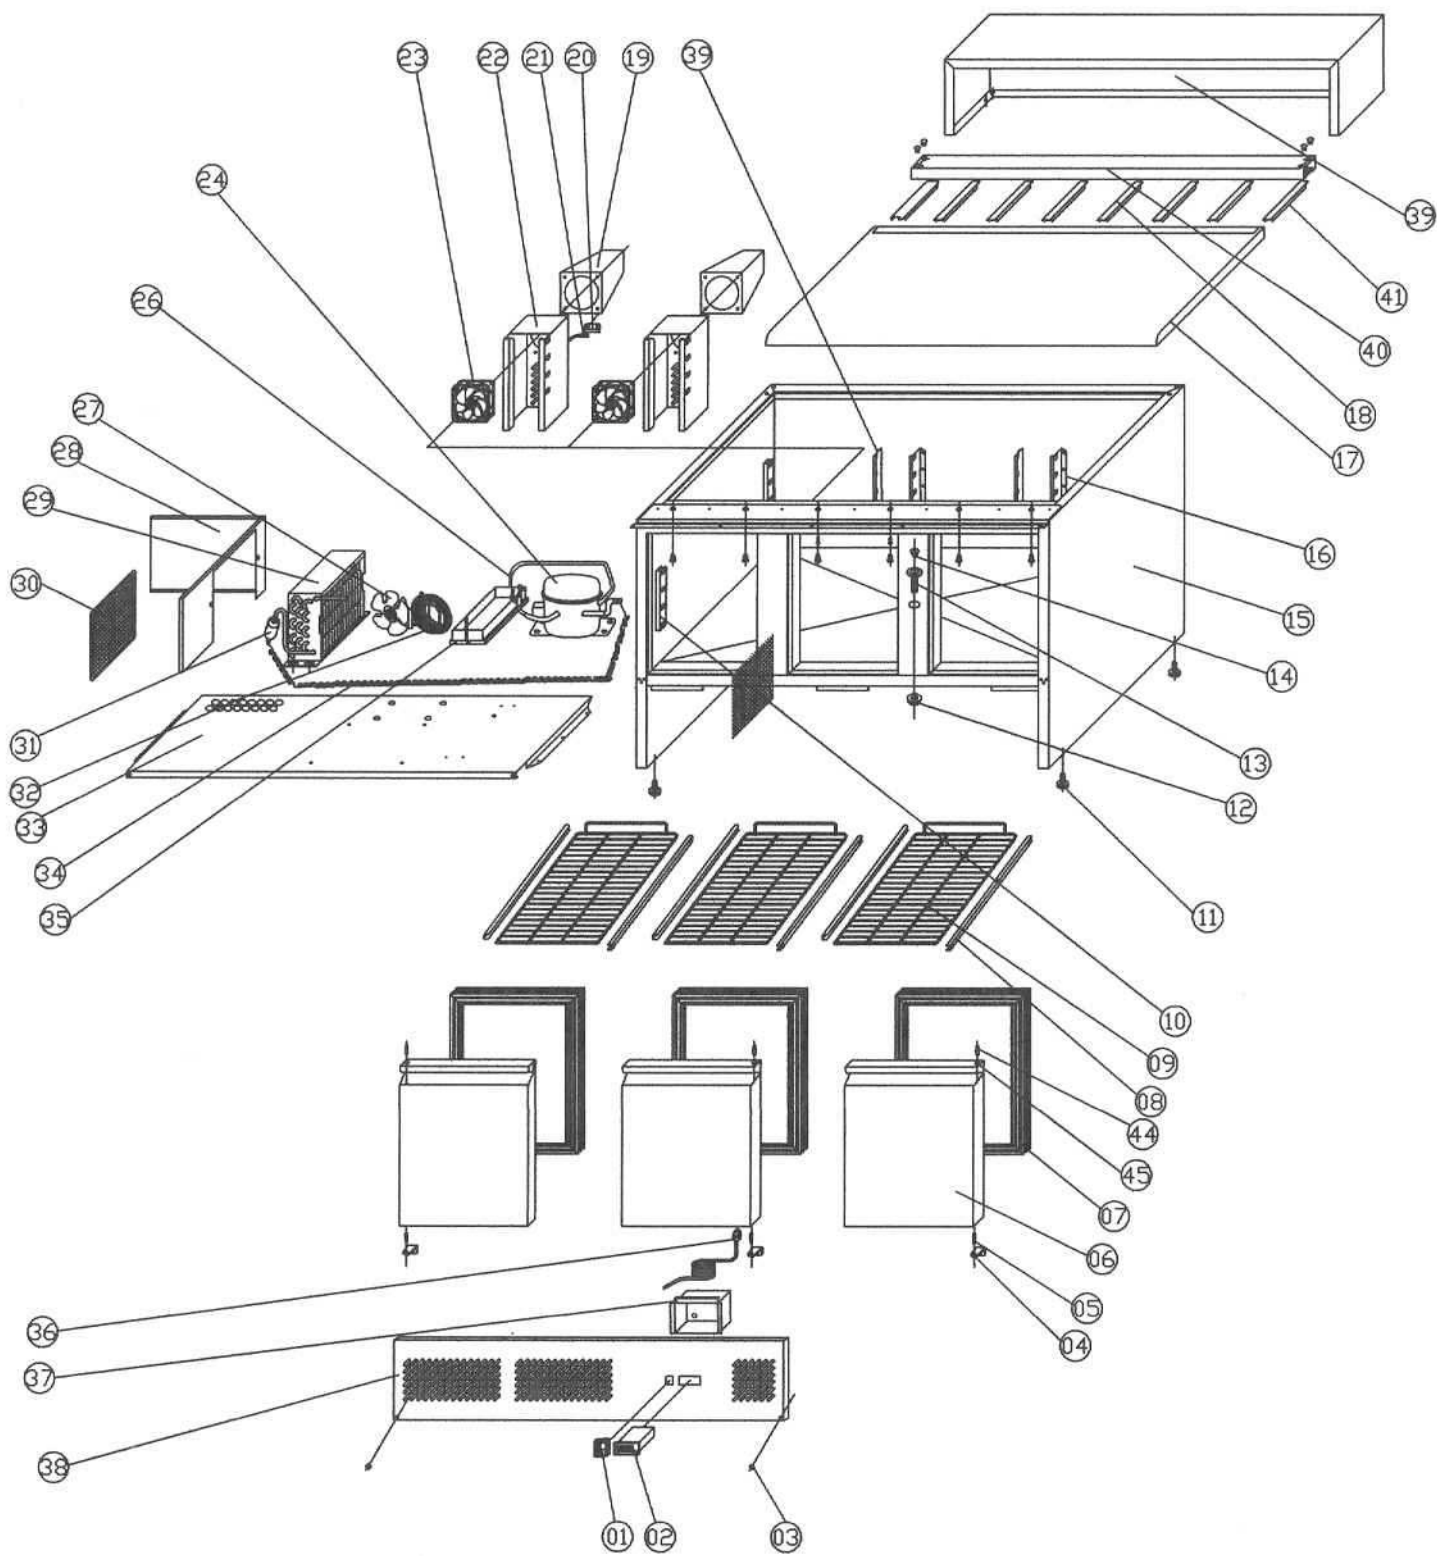

7950.0065

Onderdelen informatie

Erzatzteil information

Spare part information

Information de pièces

EXPLODE OF PS903

SPARE PARTS LIST OF 7950.0065

NO.	CODE	NAME	MODEL	QUY.	MATERIAL	REMARK
01	S900.01	MAIN SWITCH	DRH-2415-3	1PC		
02	S900.02C	THERMOSTAT	XR20C	1PC		
	S900.02R	THERMOSTAT	REK31	1PC		
	S900.02E	THERMOSTAT	ETC-60HC	1PC		
03	S900.03	PLASTIC CAP	Φ13	8PCS	PLASTIC	
04	S900.05	DOWN HINGE/LEFT/RIGHT		3PCS	STAINLESS	1LEFT 2RIGHT
05	S900.06	DOWN HINGE AXIS		6PCS	STAINLESS	
06	S900.07	DOOR /LEFT/RIGHT		3PCS		1LEFT 2RIGHT
07	S900.08	GASKET		3PCS	PVC	
08	GN2100TN.31	GUIDE/LEFT/RIGHT		3PAIRS	STAINLESS	
09	GN2100TN.32	SHELF	GN1/1	3PCS	COATED STEEL	
10	S901.06	SIDE SUPPORT/LEFT/RIGHT		4PCS	STAINLESS	
11	S900.13	FEET		4PCS		
12	S900.14	DRAIN PIPE NUT		1PC	PLASTIC	
13	S900.15	DRAIN PIPE		1PC	PLASTIC	
14	S900.16	DRAIN PIPE COVER		1PC	PLASTIC	
15	S903.01	BODY		1PC		
16	S901.18	BACK MIDDLE SUPPORT/RIGHT/LEFT		1PAIR	STAINLESS	
17	PS903.01	GRANITE PANNEL		1PC		
18	S900.20	SUPPORT	173*25*9	4PCS	STAINLESS	
19	S900.30A	AIRFLOW DUCT		2PCS	STAINLESS	
20	S900.31	SENSOR FIXED CLIP		1PC	STAINLESS	
21	S900.32	SENSOR		1PC		
22	S901.04A	CIRCLE FAN SUPPORT		2PCS	STAINLESS	
23	S900.34	CIRCLE FAN	SA1238A2	2PCS		
24	S903.05A	COMPRESSOR	NE1121Z	1PC		
	S903.05Z	COMPRESSOR	GVY75AA	1PC		
	S903.05E	COMPRESSOR	FF8.5HBK	1PC		
	S903.05D	COMPRESSOR	NL8.4MF	1PC		
26	S900.36	DISCHARGE TUBE	Φ6	1PC	COPPER	
27	GN650TN.34	CONDENSER FAN	CA01-01/Φ200	1PC		
28	S903.06	CONDENSER COVER BOARD		1PC	ZINCIFY STEEL	
29	GN650TN.38	CONDENSER		1PC		
30	S903.08	FILTER		1PC		
31	GN1410TN.14	FILTER DRIER	25g	1PC	XH-9	
32	GN650TN.46	BASKET GUARD GRILLS	Φ246	1PC	COATER STEEL	
33	S903.09	UNIT BOARD		1PC	ZINCIFY STEEL	
34	S900.43	CAPILLARY	Φ1.15×3000	1PC	COPPER	
35	S900.40A	WATER PAN		1PC	STAINLESS	
36	S900.47	PLUG	LT312/1.5MM ² ×3G	1PC		
37	S900.48	JUNCTION BOX		1PC	ZINCIFY STEE	
38	S903.11	FRONT PANEL	1290×267×19	1PC	STAINLESS	
39	S901.18B	SIDE BACK SUPPORT/RIGHT/LEFT		1PAIR	STAINLESS	
40	GN2100TN.85	NUT	M8	3PCS		
41	GN2100TN.84	DOOR HINGE AXIS	Φ6	3PCS		
42	GN2100TN.83	DOOR BUSHING	Φ6	3PCS		
43	GN650TN.17	PROBE PADDING		1PC	STAINLESS	
44	PS903.03	BASIN BOX		1PC	STAINLESS	
45	PS903.02	BASIN BRACKET		1PC	STAINLESS	
46	PS900.03	SIDE SUPPORT	178*41*13	2PCS	STAINLESS	
47	S903.12	CLIP OF FRONT PANEL		2PCS		
48	GN2100TN.06	NUT	M5	3PCS	STAINLESS	